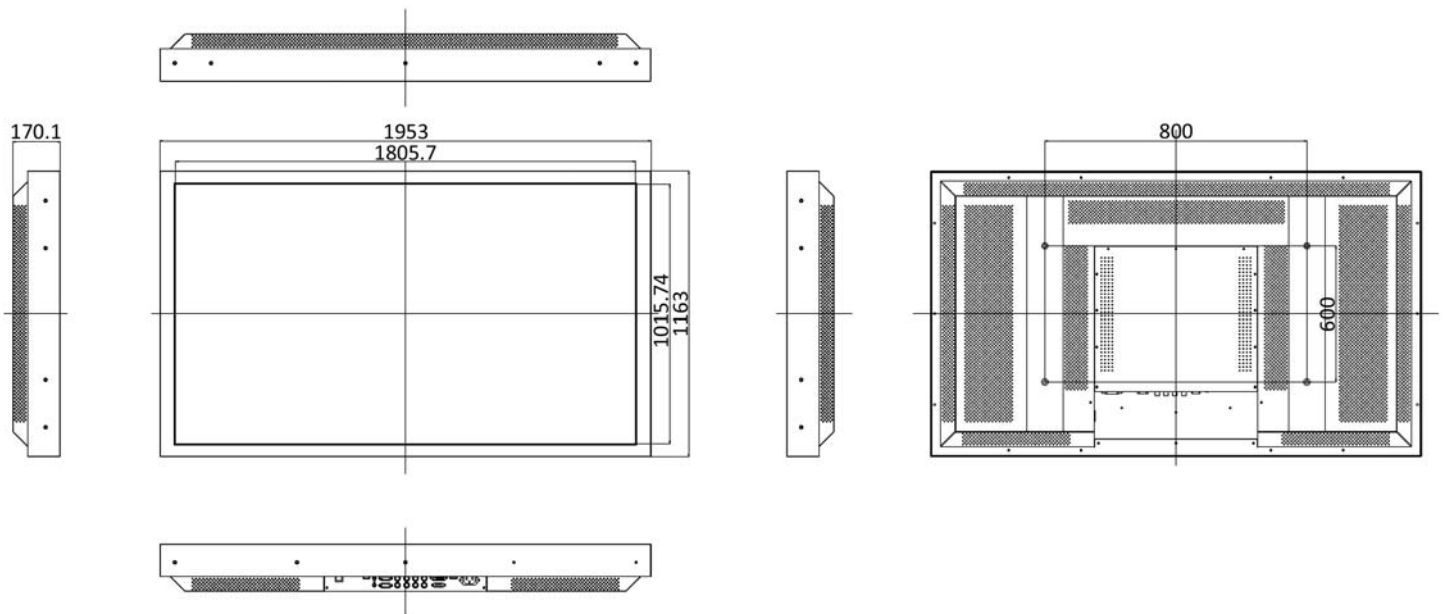

“These interactive displays are simple to use and have many exciting applications.”

82" Multi Touch Screen Display

| 82" Wall Mounted Infrared Multi Touch Screen Display | |
|--|---|
| Unit Size (WxHxD mm) | 1953x1163x174.8 |
| Display Area (mm) | 1805.76x1015.74 |
| Aspect Ratio | 16:9 |
| Resolution | 1920x1080 |
| Brightness (cd/m2) | 700 |
| Contrast Ratio | 2000:1 typ |
| Viewing Angle | 178° |
| Colour | 16.7M |
| Response Time (ms) | 8 |
| Colour Temperature | 10000k |
| Life Time (hours) | 50000 |
| Power Consumption (W) | 1080 |
| Inputs | VGA, HDMI, DVI, YPbPr, Video IN, RGB/HV |
| VESA Mount (mm) | 800x600 |
| Outputs | Video, Audio |
| Touch Resolution (interpolation) | 4096x4096 |
| Operating System | Windows7, Windows2000/XP/2003/Vista/CE |
| Power | <2W |
| Ports (inputs) | USB |
| Typical Touch Accuracy (mm) | ≥5.2 |
| Voltage | +4.75VDC-5.25VDC |
| Operating Temperature | -20°to 60° |
| Storage Temperature | -40°to 70° |
| Operating/Storage Humidity | 10% ~ 90%RH |