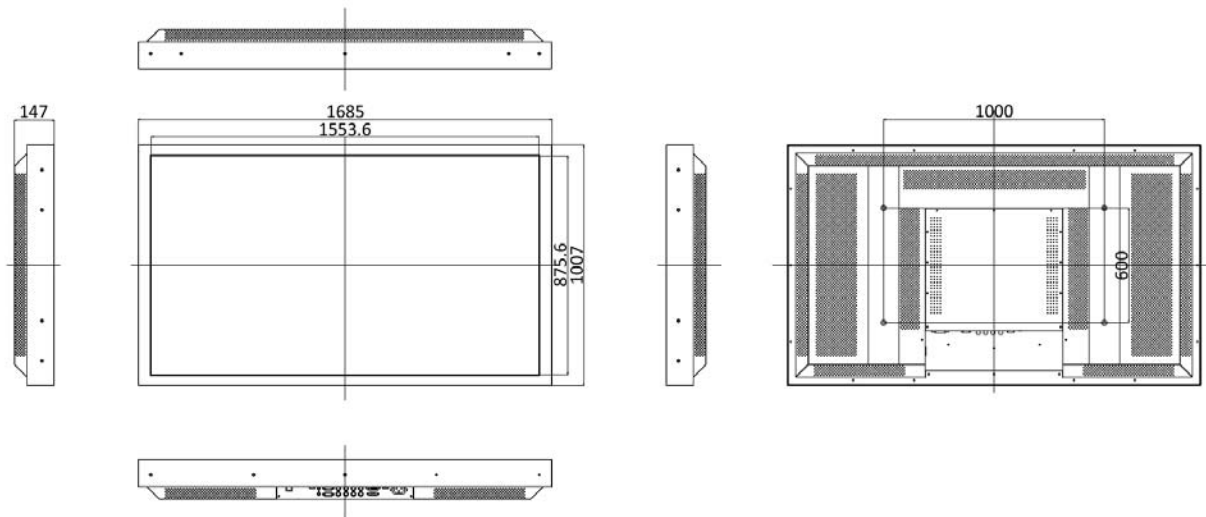

# 70" Multi Touch Screen Display

70" Wall Mounted Infrared Multi Touch Screen Display	
Unit Size (WxHxD mm)	1681.6x1003.6x141.7
Display Area (mm)	1553.6x875.6
Aspect Ratio	16:9
Resolution	1920x1080
Brightness (cd/m2)	700
Contrast Ratio	2000:1 typ
Viewing Angle	178°
Colour	16.7M
Response Time (ms)	8
Colour Temperature	10000k
Life Time (hours)	50000
Power Consumption (W)	800
Inputs	VGA, HDMI, DVI, YPbPr, Video IN, RGB/HV
VESA Mount (mm)	1000x600
Outputs	Video, Audio
Touch Resolution (interpolation)	4096x4096
Operating System	Windows7, Windows2000/XP/2003/Vista/CE
Power	<2W
Ports (inputs)	USB
Typical Touch Accuracy (mm)	≥5.2
Voltage	+4.75VDC-5.25VDC
Operating Temperature	-20°to 60°
Storage Temperature	-40°to 70°
Operating/Storage Humidity	10% ~ 90%RH