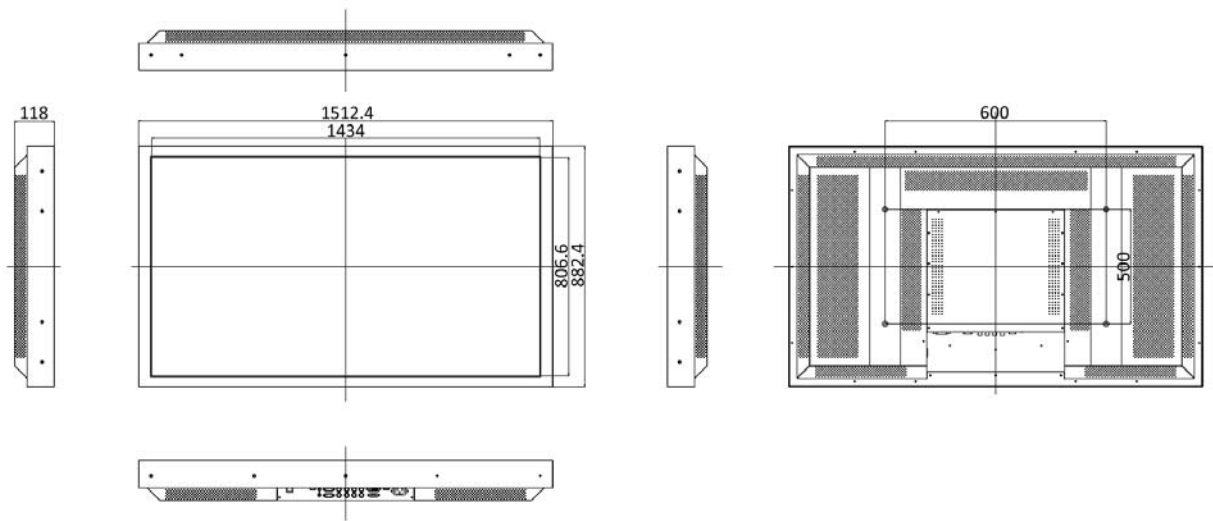

"These interactive displays are simple to use and have many exciting applications."

65" Multi Touch Screen Display

65" Wall Mounted Infrared Multi Touch Screen Display	
Unit Size (WxHxD mm)	1564.4x937x129.6
Display Area (mm)	1434x806.6
Aspect Ratio	16:9
Resolution	1920x1080
Brightness (cd/m ²)	500
Contrast Ratio	1500:1 typ
Viewing Angle	178°
Colour	16.7M
Response Time (ms)	8
Colour Temperature	10000k
Life Time (hours)	50000
Power Consumption (W)	300
Inputs	VGA, HDMI, DVI, YPbPr, Video IN, RGB/HV
VESA Mount (mm)	600x500
Outputs	Video, Audio
Touch Resolution (interpolation)	4096x4096
Operating System	Windows7, Windows2000/XP/2003/Vista/CE
Power	<2W
Ports (inputs)	USB
Typical Touch Accuracy (mm)	≥5.2
Voltage	+4.75VDC-5.25VDC
Operating Temperature	-20°to 60°
Storage Temperature	-40°to 70°
Operating/Storage Humidity	10% ~ 90%RH