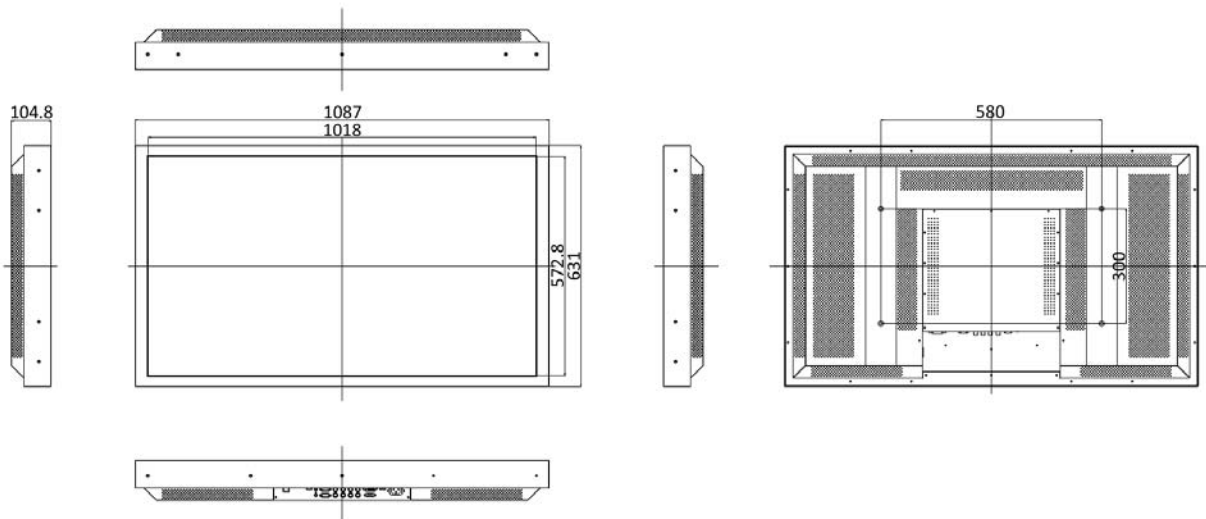

“These interactive displays are simple to use and have many exciting applications.”

46" Multi Touch Screen Display

46" Wall Mounted Infrared Multi Touch Screen Display	
Unit Size (WxHxD mm)	1123.6x667.6x89.9
Display Area (mm)	1016.35x570.54
Aspect Ratio	16:9
Resolution	1920x1080
Brightness (cd/m2)	450
Contrast Ratio	5000:1 typ
Viewing Angle	178°
Colour	16.7M
Response Time (ms)	8
Colour Temperature	10000k
Life Time (hours)	50000
Power Consumption (W)	240
Inputs	VGA, HDMI, DVI, YPbPr, Video IN, RGB/HV
VESA Mount (mm)	580x300
Outputs	Video, Audio
Touch Resolution (interpolation)	4096x4096
Operating System	Windows7, Windows2000/XP/2003/Vista/CE
Power	<2W
Ports (inputs)	USB
Typical Touch Accuracy (mm)	≥5.2
Voltage	+4.75VDC-5.25VDC
Operating Temperature	-20°to 60°
Storage Temperature	-40°to 70°
Operating/Storage Humidity	10% ~ 90%RH