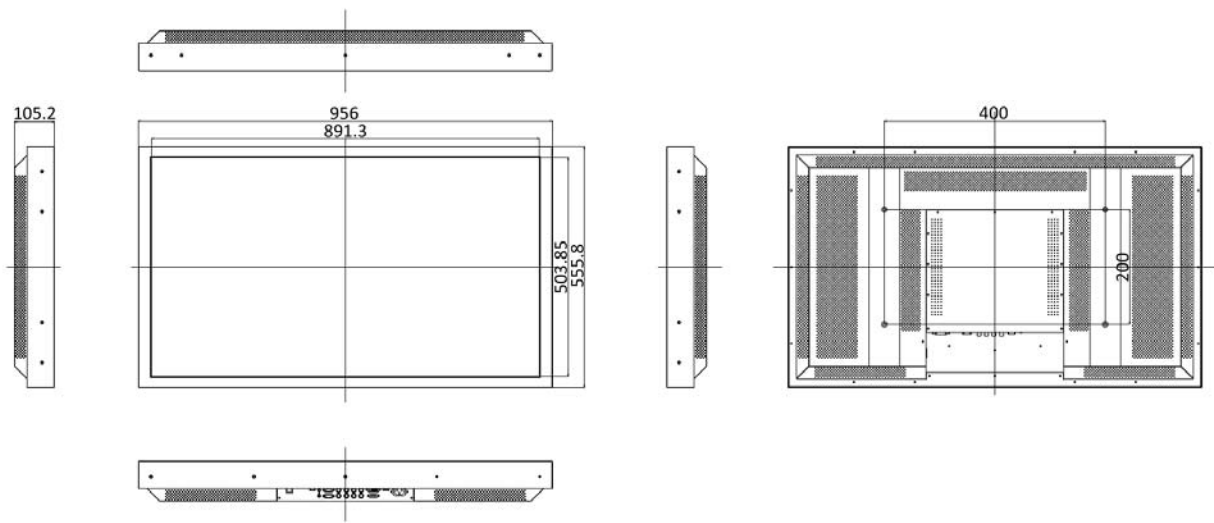

# 40" Multi Touch Screen Display

| 40" Wall Mounted Infrared Multi Touch Screen Display |   |
|--|---|
| Unit Size (WxHxD mm)                                 | 957.4x557.4x105.2                       |
| Display Area (mm)                                    | 887.17x499.66                           |
| Aspect Ratio   | 16:9                                    |
| Resolution   | 1920x1080                               |
| Brightness (cd/m2)                                   | 500                                     |
| Contrast Ratio                                       | 5000:1 typ                              |
| Viewing Angle  | 178°                                    |
| Colour   | 16.7M                                   |
| Response Time (ms)                                   | 8                                       |
| Colour Temperature                                   | 10000k                                  |
| Life Time (hours)                                    | 50000                                   |
| Power Consumption (W)                                | 240                                     |
| Inputs   | VGA, HDMI, DVI, YPbPr, Video IN, RGB/HV |
| VESA Mount (mm)                                      | 400x200                                 |
| Outputs  | Video, Audio                            |
| Touch Resolution (interpolation)                     | 4096x4096                               |
| Operating System                                     | Windows7, Windows2000/XP/2003/Vista/CE  |
| Power  | <2W                                     |
| Ports (inputs)                                       | USB                                     |
| Typical Touch Accuracy (mm)                          | ≥5.2                                    |
| Voltage  | +4.75VDC-5.25VDC                        |
| Operating Temperature                                | -20°to 60°                              |
| Storage Temperature                                  | -40°to 70°                              |
| Operating/Storage Humidity                           | 10% ~ 90%RH                             |