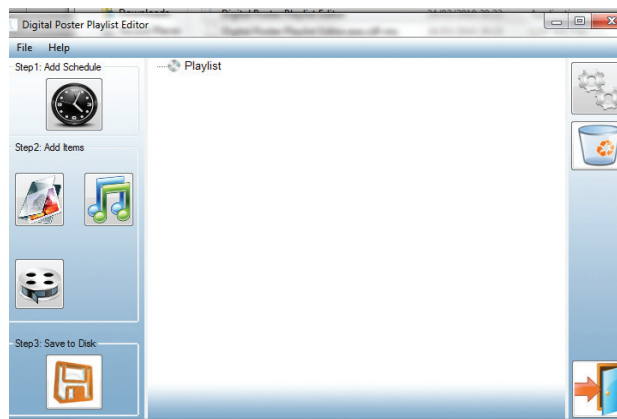

Playlist Creator/Editor

PLUG AND PLAY

All our displays are plug and play and can play content simply via a usb drive loaded with images, sound and video. So this software is used for scheduling purposes.

VIDEO FORMATS

File format such as power point or flash can be converted to a format which is compatible with these displays.

INSTALLATION

Professional installation can be provided which includes a walkthrough of the product and its features.

Note: No software is required to operate displays, but for advanced users a advanced playlist creator is supplied.

Creating playlists with the software Playlist editor supplied provides you with more advanced features namely options such as adding scheduling and more advanced features for Images, Video and audio. The software also allows you to edit any part of a pre- existing playlist.

Allows you to load previously created playlists and edit any section within that playlist. The playlist editor is laid out in an easy to use manner, on the left hand side of the application the primary functions are set out in easy to follow steps.

Create New Playlist

Allows you to create a new playlist and Add:

- **Scheduling**
- **Images**
- **Audio**
- **Video**