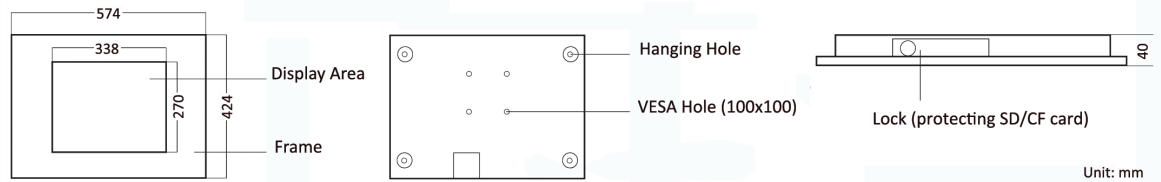

## VIDEO FORMATS

File format such as power point or flash can be converted to a format which is compatible with these displays.

Product Name	LCD Landscape Advertising Display
Display Size	17 Inch
Resolution	1280x1024
Display Area (mm)	337.9x270.3
Unit Size (mm)	574x424x40
Net Weight (Kg)	7
Vesa Holes (mm)	100x100
Brightness	300cd/ m <sup>2</sup>
Ratio	4:3
Contrast Ratio	600:1
Input Voltage	AC110-240V(50Hz-60Hz)
Working Temp	0 °C to 50 °C
Media Formats	VIDEO(MPEG,AVI,Divx,Xvid,VOB), MP3,JPEG
Memory	2GB SD CARD (Supplied)
Audio	2W,8Ω
Card Type	CF/SD
Power Consumption	18w
Box Size (mm)	675x550x150
Gross Weight (Kg)	9
Accessories	Keys, WallMount , Power Lead